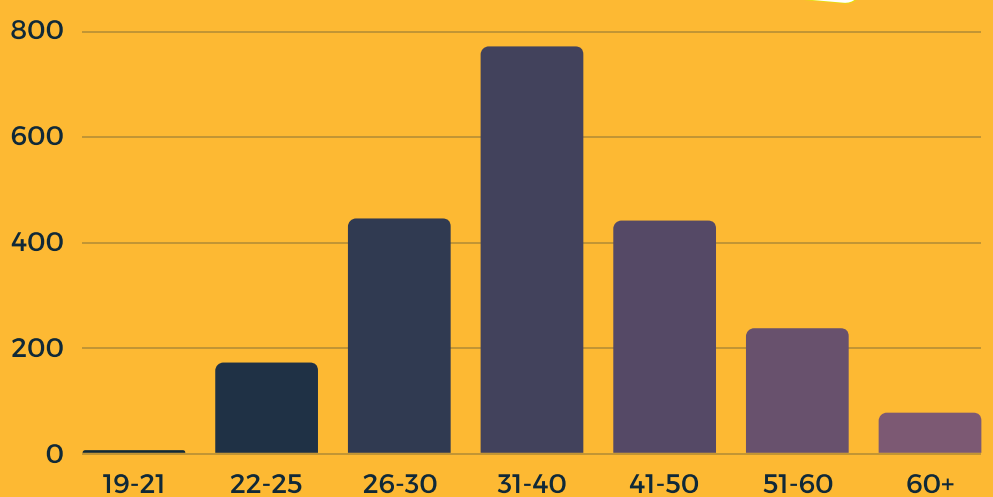

NORTH CAROLINA
NC
 BEER MONTH
 APRIL 2018

DATA SNAPSHOT

1. ASHEVILLE
 TOP LOCATION IN NC

2. CHARLOTTE

3. RALEIGH

4. WILMINGTON

5. DURHAM

6. GREENSBORO

7. MILLS RIVER

8. WINSTON-SALEM

DIGITAL PASSPORTS

300,000 UNLOCKS
 ACROSS 5 UNTAPPD BADGES

GENDER & AGE

73%
 MEN

26%
 WOMEN

TOP BREWERIES & BEERS