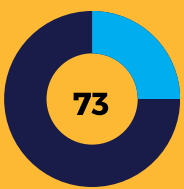

NORTH CAROLINA
NC
 BEER MONTH
 APRIL 2018

DATA SNAPSHOT

1. ASHEVILLE
 TOP LOCATION IN NC

2. CHARLOTTE

3. RALEIGH

4. WILMINGTON

5. DURHAM

6. GREENSBORO

7. MILLS RIVER

8. WINSTON-SALEM

DIGITAL PASSPORTS

300,000 UNLOCKS
 ACROSS 5 UNTAPPD BADGES

GENDER & AGE

73%
 MEN

26%
 WOMEN

TOP BREWERIES & BEERS