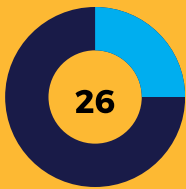

NORTH CAROLINA
NC
 BEER MONTH
 APRIL 2018

DATA SNAPSHOT

1. ASHEVILLE
 TOP LOCATION IN NC

2. CHARLOTTE

3. RALEIGH

4. WILMINGTON

5. DURHAM

6. GREENSBORO

7. MILLS RIVER

8. WINSTON-SALEM

DIGITAL PASSPORTS

300,000 UNLOCKS
 ACROSS 5 UNTAPPD BADGES

GENDER & AGE

73%
 MEN

26%
 WOMEN

TOP BREWERIES & BEERS